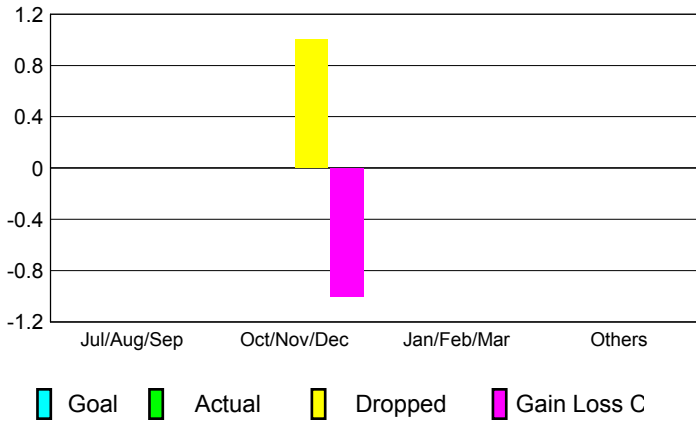

GMT: **Dominique Labussière**

Location: **BELGIUM**

GMT CA: **4**

**CLUBS**

Month	New Club Goal	Actual New Clubs	Actual Dropped Clubs	Gain/Loss of Clubs
<b>2012-2013</b>				
Jul/Aug/Sep		0	0	0
Oct/Nov/Dec		0	1	-1
Jan/Feb/Mar		0	0	0
Apr/May/Jun		0	0	0
<b>Totals</b>		<b>0</b>	<b>1</b>	<b>-1</b>

**Club Results 2012-2013**

Goal, New, Dropped, Gain/Loss

**MEMBERSHIP**

Month	Net Memb Goal	Actual New Memb	Actual Dropped Memb	Gain/Loss of Memb
<b>2012-2013</b>				
Jul/Aug/Sep		25	16	9
Oct/Nov/Dec		10	26	-16
Jan/Feb/Mar		22	17	5
Apr/May/Jun		39	33	6
<b>Totals</b>		<b>96</b>	<b>92</b>	<b>4</b>