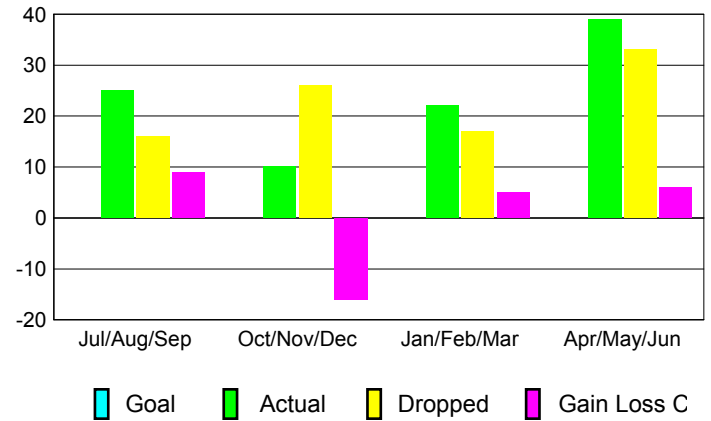

GMT: **Dominique Labussière**

Location: **BELGIUM**

GMT CA: **4**

**CLUBS**

Month	New Club Goal	Actual New Clubs	Actual Dropped Clubs	Gain/Loss of Clubs
<b>2012-2013</b>				
Jul/Aug/Sep		0	0	0
Oct/Nov/Dec		0	1	-1
Jan/Feb/Mar		0	0	0
Apr/May/Jun		0	0	0
<b>Totals</b>		<b>0</b>	<b>1</b>	<b>-1</b>

**Club Results 2012-2013**

Goal, New, Dropped, Gain/Loss

**MEMBERSHIP**

Month	Net Memb Goal	Actual New Memb	Actual Dropped Memb	Gain/Loss of Memb
<b>2012-2013</b>				
Jul/Aug/Sep		25	16	9
Oct/Nov/Dec		10	26	-16
Jan/Feb/Mar		22	17	5
Apr/May/Jun		39	33	6
<b>Totals</b>		<b>96</b>	<b>92</b>	<b>4</b>

**Membership Results 2012-2013**

Goal, New, Dropped, Gain/Loss

**YTD Status Quo Clubs 2012-2013**

Status Quo Clubs Compared to Status Quo Members

**Gender Comparison 2012-2013**

**Club Gain/Loss 2012-2013**